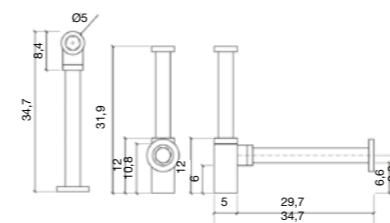

RONDE SIFON CHROOM GLANZEND

Beschrijving	Code	AVP
Ronde sifon	SIFONC	75€

AANBEVOLEN REINIGING

De Multicolor TX-kleuren van Fiora zijn zo **speciaal** dat we aanraden ze te reinigen met Siclean®, het **neutrale reinigingsmiddel** van Fiora, in een gemakkelijke spray in te wrijven met een zachte doek. Zo blijven kleuren veel langer als nieuw. Voor kleine reparaties beschikt Fiora over een speciale reparatiekit.

Beschrijving	Code	AVP
Siclean-reinigingsmiddel	SICLEAN1	8€/st

Beschrijving	Code	AVP
Potje lak	KIT_REP	S/C

Beschrijving	Code	AVP
Reparatie set Solid (pasta + verharder)	KITSS	40€