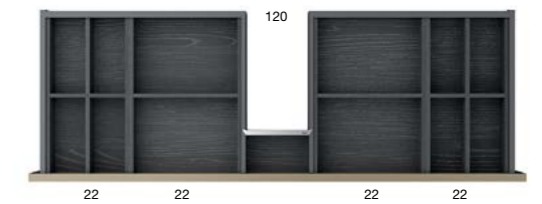

VERLICHTE LADES

TOESLAG
+175€/st

INTERNE LADE VERDELING

VERDELING

Bovenste lade met uitsparing voor de sifon en onderste lade zonder uitsparing voor de sifon

Code	Breedte (cm)	AVP/lade
UDCAJ60	60	95€
UDCAJ01	70	95€
UDCAJ02	80	95€
UDCAJ03	90	95€
UDCAJ04	100	135€
UDCAJ06	120	135€

2 MODELLEN

2 openingen

17 - 22 - 27 - 32

4 openingen

22 - 27 - 32

3 KLEUREN

Grey petróleo

AR4627
Rovere Alevé

AR4604
Noce Savoia

17 17

22 22

27 27

32 32

22 17 17 22

22 22 22 22