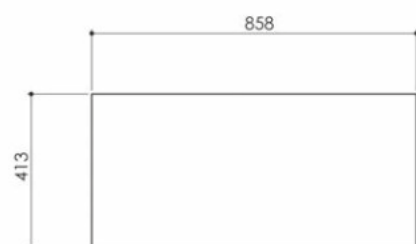

SPECIFICATIONS MARBLE INLAYER

Articlenr	Description	Width	Depth
INL108811	Marble inlayer 60 glossy white	55,8	41,3
INL109573	Marble inlayer 90 glossy white	85,8	41,3
INL104406	Marble inlayer 100 glossy white	95,8	41,3
INL107866	Marble inlayer 120 glossy white	115,8	41,3
INL119102	Marble inlayer 60 matt white	55,8	41,3
INL115407	Marble inlayer 90 matt white	85,8	41,3
INL112975	Marble inlayer 100 matt white	95,8	41,3
INL112813	Marble inlayer 120 matt white	115,8	41,3

The inlayers are intended to create storage space in the Arcqua Frame furniture. In the same finishing as the Marble washbasins, these inlayers ensure a tasteful completion of your furniture combination.

INL109573