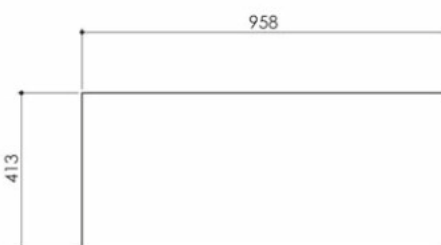

SPECIFICATIONS MARBLE INLAYER

Articlenr	Description	Width	Depth
INL108811	Marble inlayer 60 glossy white	55,8	41,3
INL109573	Marble inlayer 90 glossy white	85,8	41,3
INL104406	Marble inlayer 100 glossy white	95,8	41,3
INL107866	Marble inlayer 120 glossy white	115,8	41,3
INL119102	Marble inlayer 60 matt white	55,8	41,3
INL115407	Marble inlayer 90 matt white	85,8	41,3
INL112975	Marble inlayer 100 matt white	95,8	41,3
INL112813	Marble inlayer 120 matt white	115,8	41,3

The inlayers are intended to create storage space in the Arcqua Frame furniture. In the same finishing as the Marble washbasins, these inlayers ensure a tasteful completion of your furniture combination.

INL104406