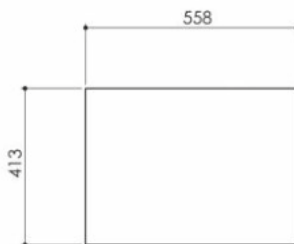

SPECIFICATIONS MARBLE INLAYER

Articlenr	Description	Width	Depth
INL108811	Marble inlayer 60 glossy white	55,8	41,3
INL109573	Marble inlayer 90 glossy white	85,8	41,3
INL104406	Marble inlayer 100 glossy white	95,8	41,3
INL107866	Marble inlayer 120 glossy white	115,8	41,3
INL119102	Marble inlayer 60 matt white	55,8	41,3
INL115407	Marble inlayer 90 matt white	85,8	41,3
INL112975	Marble inlayer 100 matt white	95,8	41,3
INL112813	Marble inlayer 120 matt white	115,8	41,3

The inlayers are intended to create storage space in the Arcqua Frame furniture. In the same finishing as the Marble washbasins, these inlayers ensure a tasteful completion of your furniture combination.

INL108811