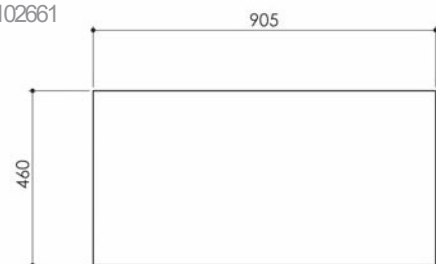

SPECIFICATIONS MARBLE TOPDECK

Articlenr	Description	Width	Depth
TOP104834	Marble topdeck 60glossy white	60,5	46
TOP102661	Marble topdeck 90glossy white	90,5	46
TOP102586	Marble topdeck 100glossy white	100,5	46
TOP107448	Marble topdeck 120glossy white	120,5	46
TOP116223	Marble topdeck 60matt white	60,5	46
TOP116681	Marble topdeck 90matt white	90,5	46
TOP117357	Marble topdeck 100matt white	110,5	46
TOP116050	Marble topdeck 120matt white	120,5	46

The top decks, made of cast marble in glossy or matte finish, can be used on various furniture. This makes your furniture suitable for counter top wash basins of which a wide selection is available in the Crosstone range.

TOP102661