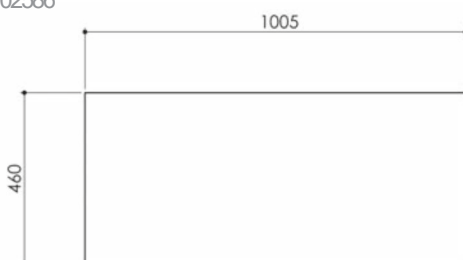

SPECIFICATIONS MARBLE TOPDECK

Articlenr	Description	Width	Depth
TOP104834	Marble topdeck 60glossy white	60,5	46
TOP102661	Marble topdeck 90glossy white	90,5	46
TOP102586	Marble topdeck 100glossy white	100,5	46
TOP107448	Marble topdeck 120glossy white	120,5	46
TOP116223	Marble topdeck 60matt white	60,5	46
TOP116681	Marble topdeck 90matt white	90,5	46
TOP117357	Marble topdeck 100matt white	110,5	46
TOP116050	Marble topdeck 120matt white	120,5	46

The top decks, made of cast marble in glossy or matte finish, can be used on various furniture. This makes your furniture suitable for counter top wash basins of which a wide selection is available in the Crosstone range.

TOP102586