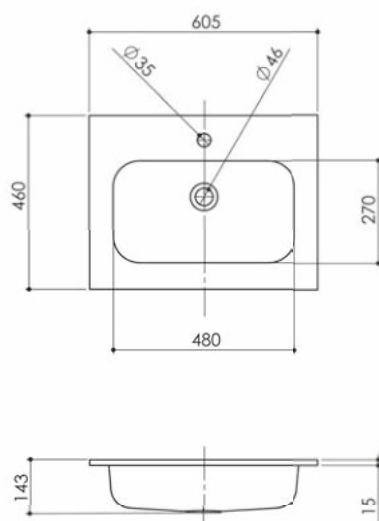

SPECIFICATIONS MARBLE 60

Artikelnr	Description	Width	Depth
WAS102573	Marble 60 washbasin 1 taphole glossy white	60,5	46
WAS108709	Marble 60 washbasin without taphole glossy white	60,5	46
WAS119681	Marble 60 washbasin 1 taphole matt white	60,5	46
WAS119699	Marble 60 washbasin without taphole matt white	60,5	46

This well designed washbasin can be used in every bathroom. Combined with a hanging wooden furniture piece or a modern looking aluminium frame bathroom furniture. Both in glossy and white you'll find yourself a match.