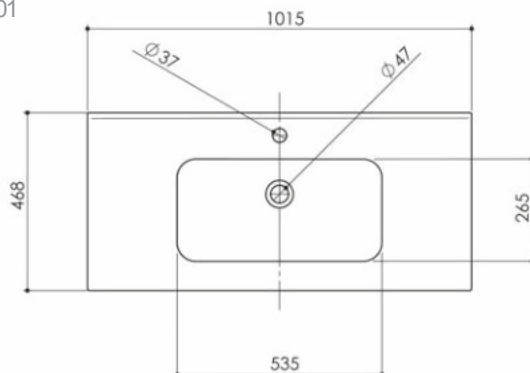

SPECIFICATIONS

PAKARU CERAMIC WASHBASIN

Articlenr	Description	Width	Depth
WAS102637	Pakaru washbasin ceramic 60 1 taphole glossy white	61,5	46,8
WAS102684	Pakaru washbasin ceramic 90 1 taphole glossy white	91,5	46,8
WAS104601	Pakaru washbasin ceramic 100 1 taphole glossy white	101,5	46,8
WAS103477	Pakaru washbasin ceramic 120 double 2 tapholes glossy white	121	46,8

The ceramic Pakaru washbasin you can use for several sorts of bathroom furniture

WAS104601