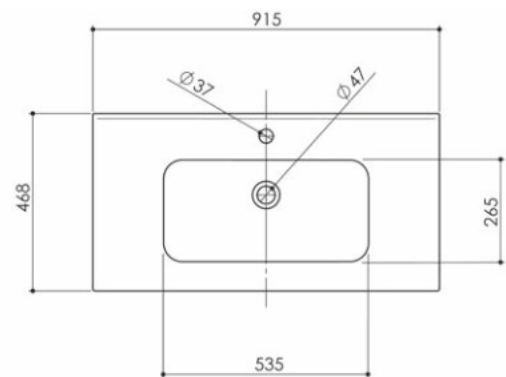

SPECIFICATIONS

PAKARU CERAMIC WASHBASIN

Articlenr	Description	Width	Depth
WAS102637	Pakaru washbasin ceramic 60 1 taphole glossy white	61,5	46,8
WAS102684	Pakaru washbasin ceramic 90 1 taphole glossy white	91,5	46,8
WAS104601	Pakaru washbasin ceramic 100 1 taphole glossy white	101,5	46,8
WAS103477	Pakaru washbasin ceramic 120 double 2 tapholes glossy white	121	46,8

The ceramic Pakaru washbasin you can use for several sorts of bathroom furniture

WAS102684