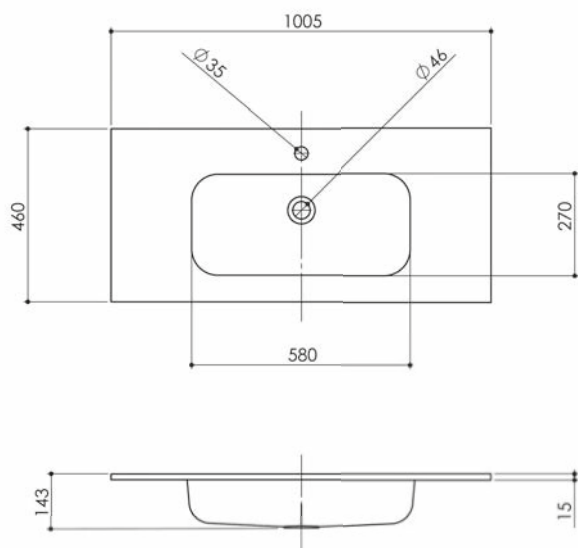

## SPECIFICATIONS MARBLE 100

Articlenr	Description	Width	Depth
<a href="#">WAS107274</a>	Marble 100 washbasin 2 tapholes glossy white	100,5	46
<a href="#">WAS109425</a>	Marble 100 washbasin 1 taphole glossy white	100,5	46
<a href="#">WAS109621</a>	Marble 100 washbasin without taphole glossy white	100,5	46
<a href="#">WAS115721</a>	Marble 100 washbasin 1 taphole matt white	100,5	46
<a href="#">WAS116173</a>	Marble 100 washbasin 2 tapholes matt white	100,5	46
<a href="#">WAS118886</a>	Marble 100 washbasin without taphole matt white	100,5	46

In de Marble washbasin series all washbasins are available with and without tapholes. The version in 100 centimeter at your choice with 0, 1 or 2 tapholes.

[WAS107274](#)

[WAS109425](#)