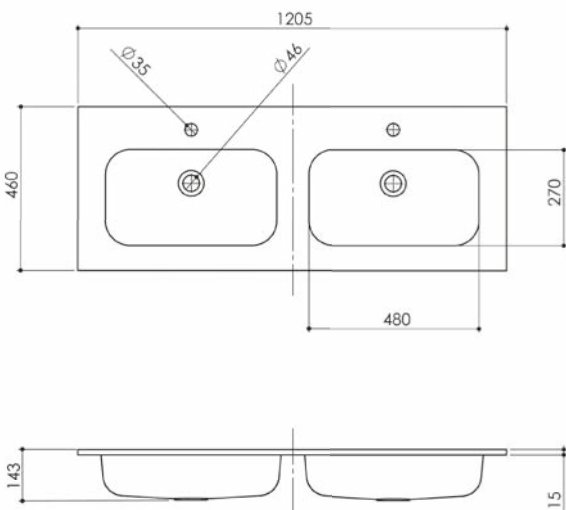

SPECIFICATIONS

MARBLE 120

Articlenr	Description	Width	Depth
WAS109518	Marble 120 washbasin double 2 tapholes glossy white	120,5	46
WAS108129	Marble 120 washbasin double without tapholes glossy white	120,5	46
WAS119720	Marble 120 washbasin double 2 tapholes matt white	120,5	46
WAS119495	Marble 120 washbasin double without tapholes matt white	120,5	46

The largest size washbasin from the Marble series is equipped with clean outside lines and attractive inside bowls. The bowls of the Marble series are organic and therefore easy to clean. The washbasin fits on both standard and modern designed bathroom furniture.