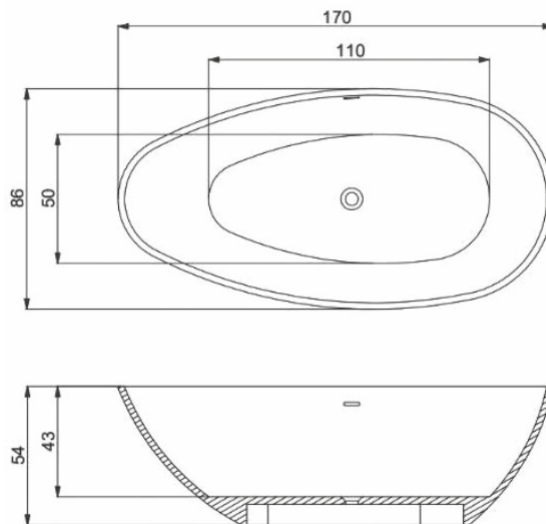

SPECIFICATIONS

LIMA CAST MARBLE

Articlenr	Description
BAD111281	Lima free standing bath 170x 86x 54 matt white
BAD125342	Lima free standing bath 170x 86x 54 matt black
BAD399602	Lima free standing bath 170x 86x 54 matt green
BAD407219	Lima free standing bath 170x 86x 54 mat roze

Including matching pop-up waste and discharge kit