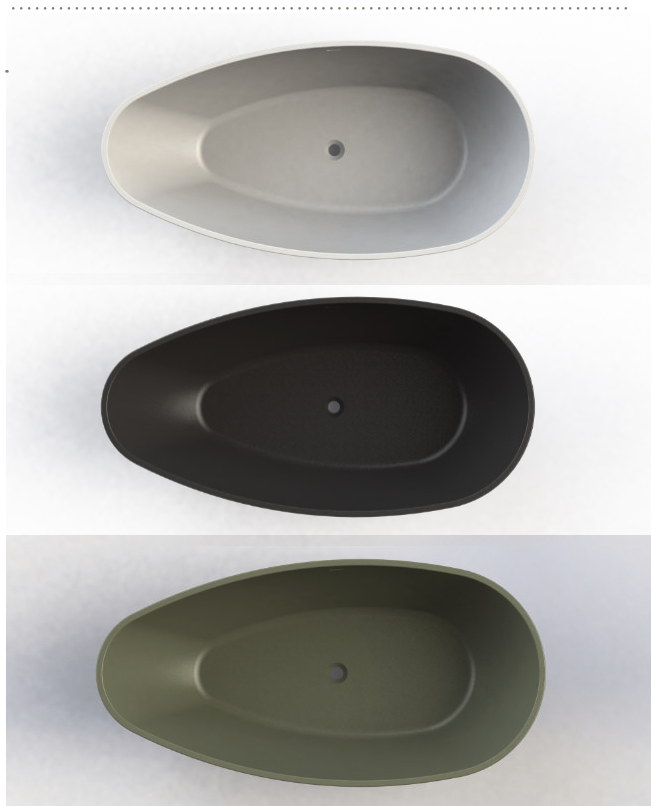

SPECIFICATIONS

LIMA CAST MARBLE

Articlenr	Description
BAD111281	Lima free standing bath 170x 86x 54 matt white
BAD125342	Lima free standing bath 170x 86x 54 matt black
BAD399602	Lima free standing bath 170x 86x 54 matt green
BAD407219	Lima free standing bath 170x 86x 54 mat roze

Including matching pop-up waste and discharge kit