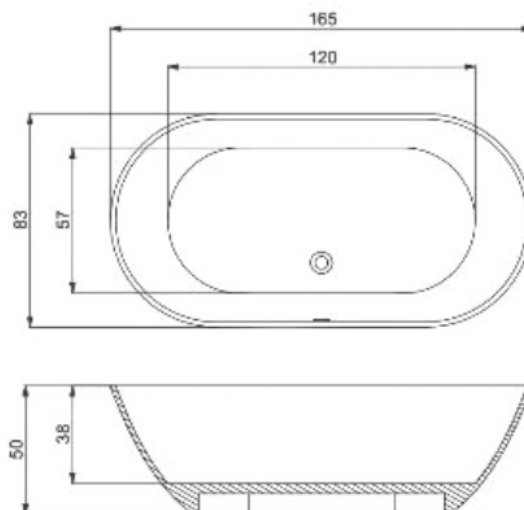

**SPECIFICATIONS**

CUSCO CAST MARBLE

Articlenr	Description
BAD117408	Cusco free standing bath 164 x 85 matt white
BAD126903	Cusco free standing bath 164 x 85 matt black

Including matching pop-up waste and discharge kit