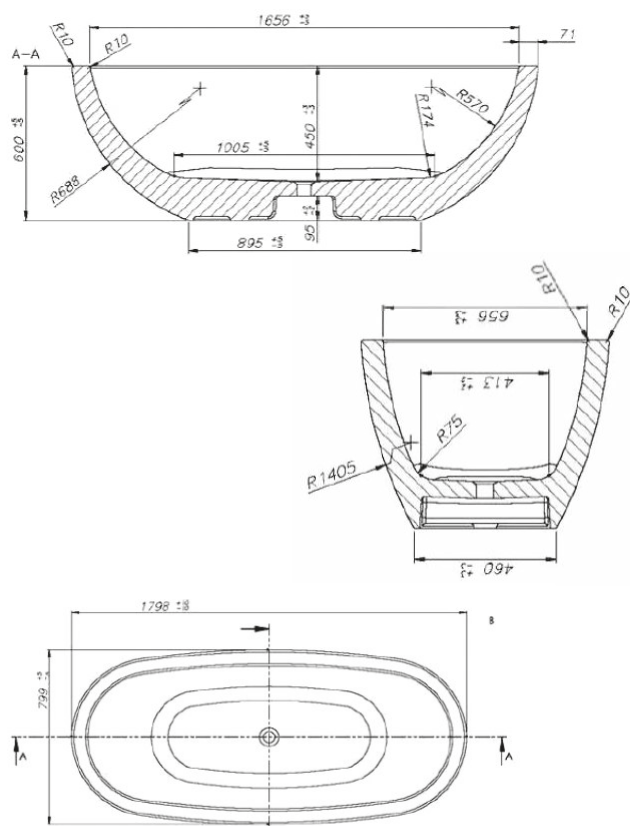

BATHS

CTS1031

With its timeless design, the Loeffi solid surface bath can be used in any bathroom design. Tough appearance and the generous sizes make this bath stand on his own.

SPECIFICATIONS

LOEFFI

Length	1798
Width	799
Height	594
Weight	110
Volume	180