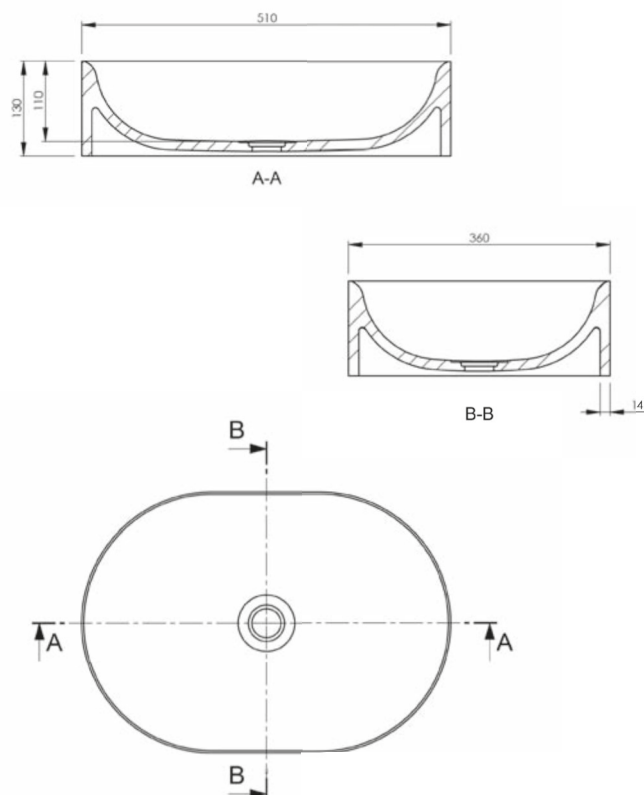

Countertop washbasin

CTWL3009

The Zorra washbasin perfectly fits the Zorra bath of Crosstone and also on itself a fine piece of craftsmanship. The side is aligned with the discharge so you can mount it seamless on to the countertop.

SPECIFICATIONS ZORRA

Length	510
Width	360
Height	130
Weight	9,2
Overflow	no
Vorm	oval

For a matching pop-up waste with solid cap use art. nr. dtwl 3161