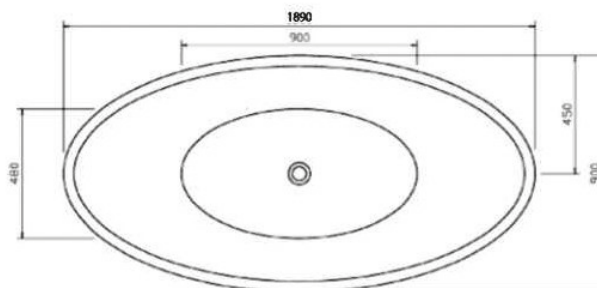

BATH

**CTWL3072**

A perfect combination of leading design and technical performance, the Perre bath is stylish and offers maximum comfort.

## SPECIFICATIONS PERRE

Length	1890
Width	900
Height	560
Weight	81
Volume	180

ELEVATION

PLAN VIEW