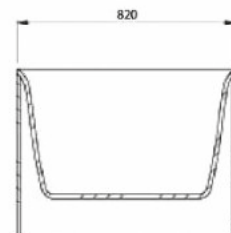

BATH

**CTWL3900**

The Zorra is provided with a jacket with which this special shape is made possible. Balanced and symmetrical, sleek on the outside and sloping on the inside. This cleverly proportioned bath is a must-have.

## SPECIFICATIONS ZORRA

Length	1800
Width	820
Height	540
Weight	126
Volume	180

Matching countertop washbasin: Zorra