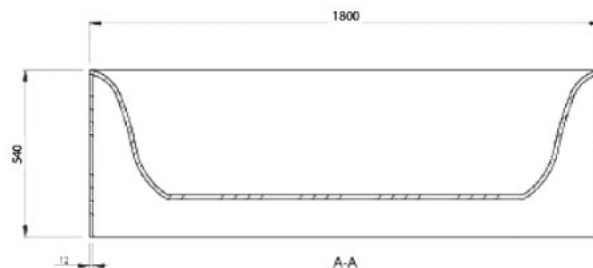

BATH

**CTWL3900**

The Zorra is provided with a jacket with which this special shape is made possible. Balanced and symmetrical, sleek on the outside and sloping on the inside. This cleverly proportioned bath is a must-have.

## SPECIFICATIONS ZORRA

Length	1800
Width	820
Height	540
Weight	126
Volume	180

Matching countertop washbasin: Zorra