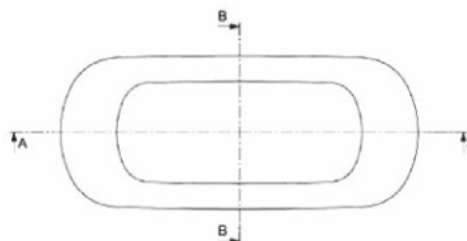

BATH

**CTWL3900**

The Zorra is provided with a jacket with which this special shape is made possible. Balanced and symmetrical, sleek on the outside and sloping on the inside. This cleverly proportioned bath is a must-have.

## SPECIFICATIONS ZORRA

Length	1800
Width	820
Height	540
Weight	126
Volume	180

Matching countertop washbasin: Zorra