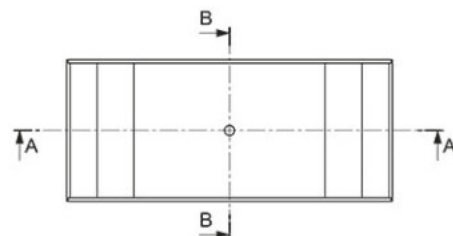

BADEN

CTWL3054

Sleek and minimalist, the Jade combines a sleek outer form and flowing internal lines. With these forms a sleek appearance and excellent comfort is reached.

SPECIFICATIONS

JADE

Length	1705
Width	740
Height	550
Weight	121
Volume	160