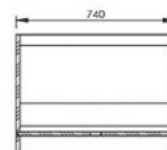

BADEN

CTWL3054

Sleek and minimalist, the Jade combines a sleek outer form and flowing internal lines. With these forms a sleek appearance and excellent comfort is reached.

SPECIFICATIONS

JADE

Length	1705
Width	740
Height	550
Weight	121
Volume	160