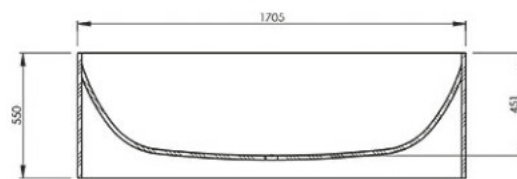

BADEN

CTWL3054

Sleek and minimalist, the Jade combines a sleek outer form and flowing internal lines. With these forms a sleek appearance and excellent comfort is reached.

SPECIFICATIONS

JADE

Length	1705
Width	740
Height	550
Weight	121
Volume	160