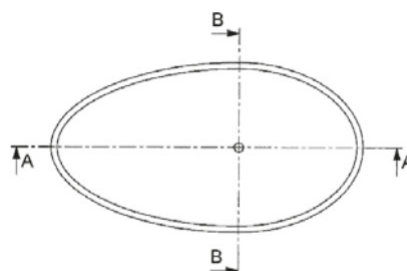

**BATHS**

**CTWL3067**

With its unique model the Max combines both modern as classic lines. Simple makes perfection. De flowing lines make every lying position which is comfortable for you possible.

**SPECIFICATIONS**

**MAX**

Length	1760
Width	958
Height	510
Weight	93
Volume	180

For matching washbasins see chapter 3000.  
Here you find a matching washbasin for the majority of the Crosstone baths.