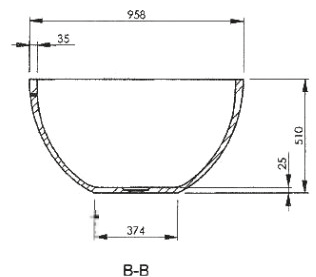

**BATHS**

**CTWL3067**

With its unique model the Max combines both modern as classic lines. Simple makes perfection. De flowing lines make every lying position which is comfortable for you possible.

**SPECIFICATIONS**

**MAX**

Length	1760
Width	958
Height	510
Weight	93
Volume	180

For matching washbasins see chapter 3000.  
Here you find a matching washbasin for the majority of the Crosstone baths.