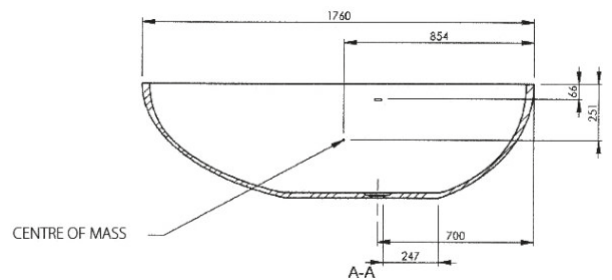

**BATHS**

**CTWL3067**

With its unique model the Max combines both modern as classic lines. Simple makes perfection. De flowing lines make every lying position which is comfortable for you possible.

**SPECIFICATIONS**

**MAX**

Length	1760
Width	958
Height	510
Weight	93
Volume	180

For matching washbasins see chapter 3000.  
Here you find a matching washbasin for the majority of the Crosstone baths.