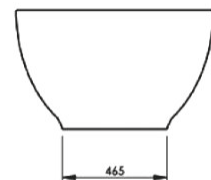

BATHS

CTWL3070

The Ovale is the little brother of the Max. The flowing lines take care of a timeless design and comfort. As most of the Crosstone baths the Ovale is equipped with a integrated overflow.

SPECIFICATIONS

OVALE

Length	1645
Width	935
Height	535
Weight	92
Volume	180

Matching countertop washbasin: the Max