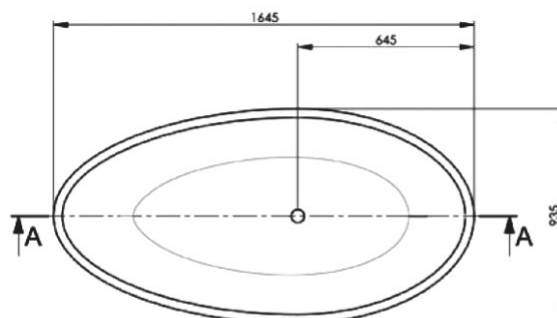

BATHS

CTWL3070

The Ovale is the little brother of the Max. The flowing lines take care of a timeless design and comfort. As most of the Crosstone baths the Ovale is equipped with a integrated overflow.

SPECIFICATIONS

OVALE

Length	1645
Width	935
Height	535
Weight	92
Volume	180

Matching countertop washbasin: the Max