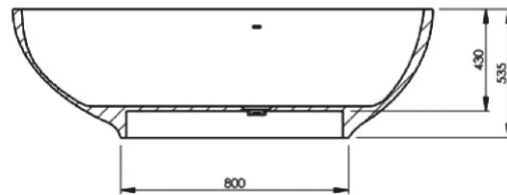

BATHS

CTWL3070

The Ovale is the little brother of the Max. The flowing lines take care of a timeless design and comfort. As most of the Crosstone baths the Ovale is equipped with a integrated overflow.

SPECIFICATIONS

OVALE

Length	1645
Width	935
Height	535
Weight	92
Volume	180

Matching countertop washbasin: the Max