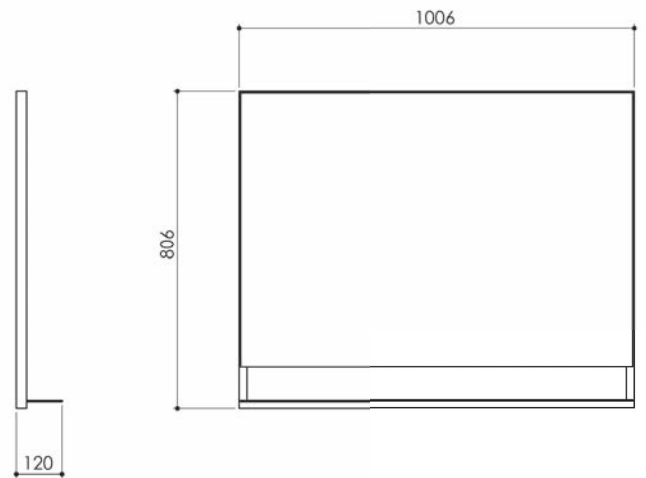

SPECIFICATIONS
REFLECT MIRROR PLANCHET

Articlenr	Description	Width	Height
SP1126475	Reflect mirror planchet 100*80 matt black	100	80
SP1129619	Reflect mirror planchet 120*80 matt black	120	80

The industrial black aluminum mirror has a sleek design. The handy shelf at the bottom makes it a practical model that can be used in multiple places. This mirror combined with a Frame furniture makes your bathroom furniture into a complete set. The mirror is prepared for the Shine mirror lighting.