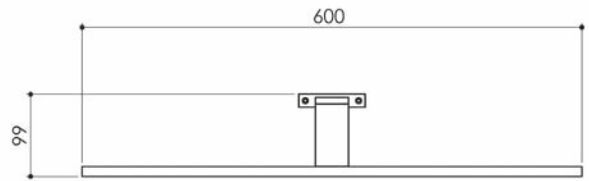

**SPECIFICATIONS**  
SHINE MIRROR LIGHTING

Articlenr	Description	Width	Depth
VER122596	Shine mirror lighting 60 matt black LED	60	nvt
VER161757	Shine mirror lighting 60 aluminum LED	60	nvt

4200 kelvin  
480 lumen  
IP44