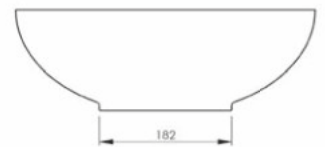

COUNTERTOP WASHBASIN

CTWL3008

With its special design, the Max wash bowl perfectly matches the Max and the Oval bath from the Crosstone series. This completes a special design.

SPECIFICATIONS

MAX

Length	572
Width	412
Height	138
Weight	9
Overflow	no
Shape	oval

For a matching pop-up waste with solid cap, see page 3020.