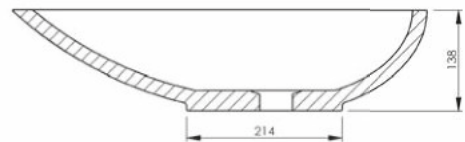

COUNTERTOP WASHBASIN

CTWL3008

With its special design, the Max wash bowl perfectly matches the Max and the Oval bath from the Crosstone series. This completes a special design.

SPECIFICATIONS

MAX

Length	572
Width	412
Height	138
Weight	9
Overflow	no
Shape	oval

For a matching pop-up waste with solid cap, see page 3020.