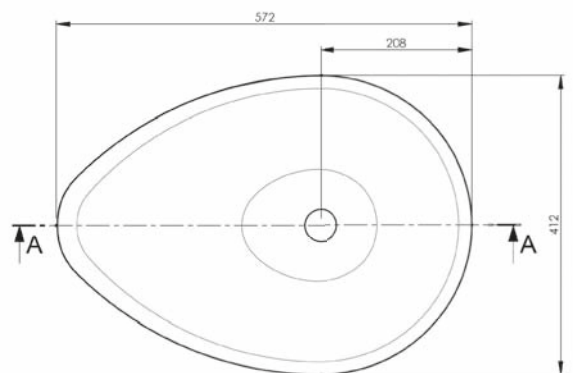

COUNTERTOP WASHBASIN

CTWL3008

With its special design, the Max wash bowl perfectly matches the Max and the Oval bath from the Crosstone series. This completes a special design.

SPECIFICATIONS

MAX

Length	572
Width	412
Height	138
Weight	9
Overflow	no
Shape	oval

For a matching pop-up waste with solid cap, see page 3020.