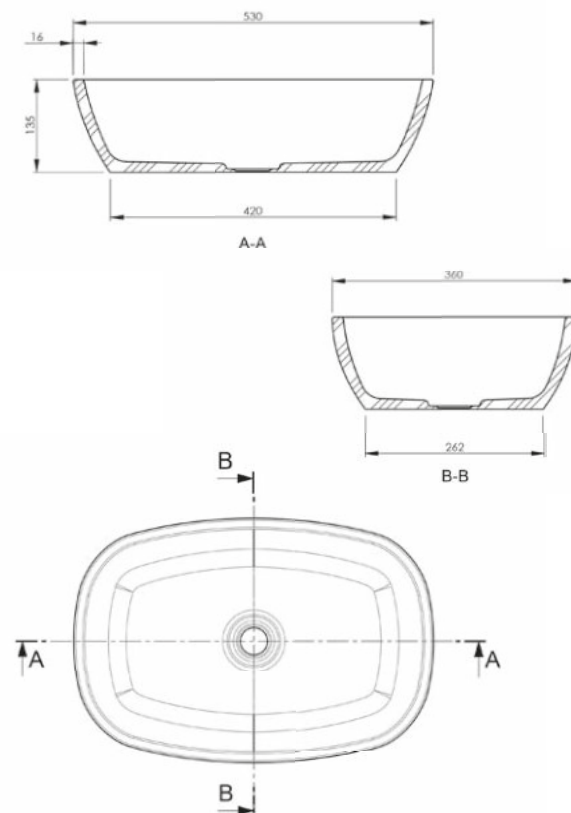

COUNTERTOP WASHBASIN

**CTWL3012**

The Maike sink can be beautifully combined with the Maike bath and the Charly due to its design. Her beautiful shapes come into its own in both a sleek and timeless bathroom.

**SPECIFICATIONS**

**MAIKE**

Length	530
Width	360
Height	135
Weight	7,2
Overflow	no
Vorm	rectangular

For a pop-up waste with solid cap, see page 3020