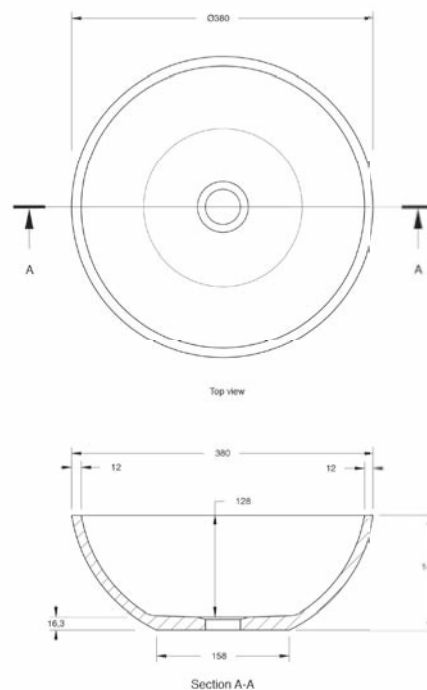

COUNTERTOP WASHBASIN

SPECIFICATIONS LOEFFI ROUND

Articlenr	Description
CTS2102	Loeffi solid surface washbasin round matt white
CTS2102-34	Loeffi solid surface washbasin round matt Ciara
CTS2102-35	Loeffi solid surface washbasin round matt Azure
CTS2102-36	Loeffi solid surface washbasin round matt Rosa
CTS2102-37	Loeffi solid surface washbasin round matt Aveo
CTS2102-38	Loeffi solid surface washbasin round matt Struzzo

Length	380
Width	380
Height	145
Weight	7,6
Overflow	no
Vorm	rond

With its compact dimensions, the Loeffi wash basin can be used effortlessly in your bathroom. Combined with a top top it gives your design a luxurious look. Thin edges and an extremely sleek finish complete this bowl made of solid surface.

For a pop-up waste with solid cap, see page 3020.006