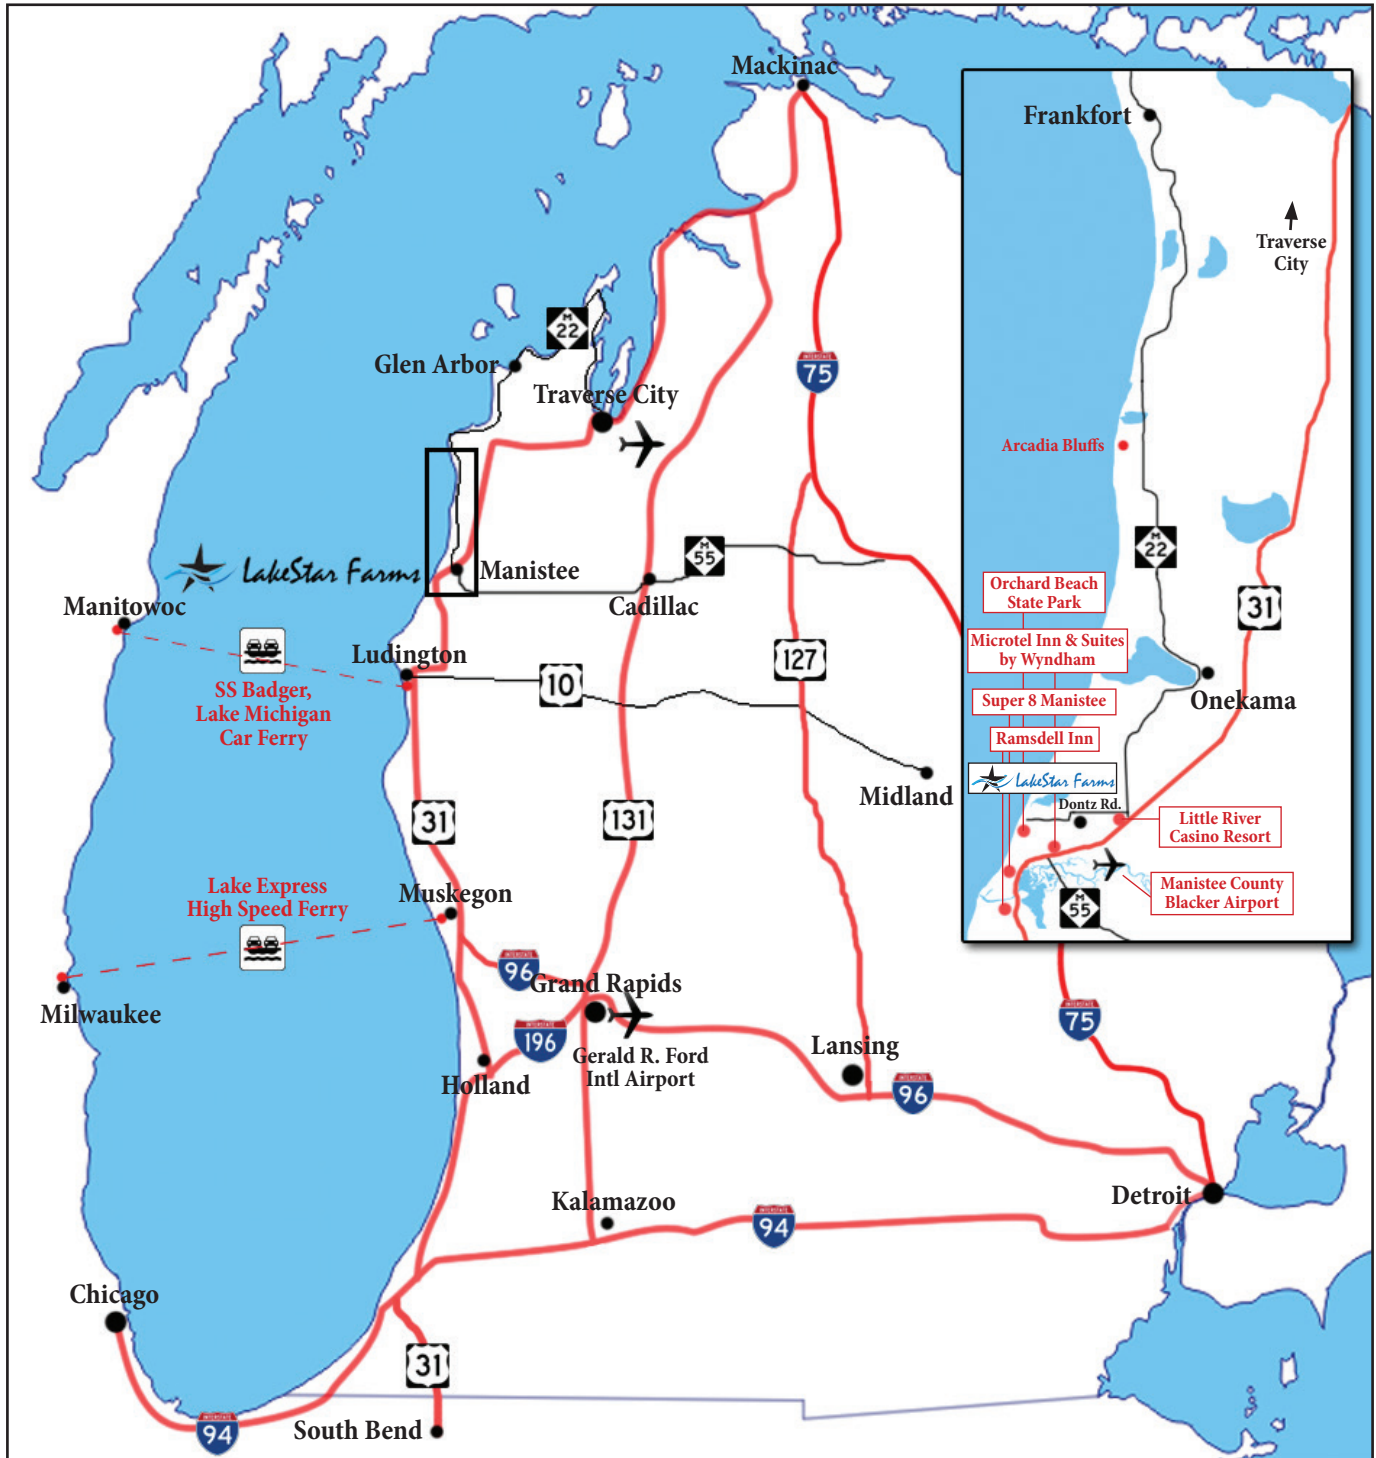

LakeStar Farms Location & Travel Times

1847 Dontz Road • Manistee, MI • www.LakeStarFarms.com

Travel Times to LakeStar Farms

<u>City</u>	<u>Travel Time</u>	<u>City</u>	<u>Travel Time</u>	<u>City</u>	<u>Travel Time</u>
Cadillac	1 hr	Holland	1 ¾ hrs	Midland	2 hrs
Chicago	4 ½ hrs	Kalamazoo	3 hrs	Milwaukee	3 ¾ hrs via car ferry
Detroit	3 ½ hrs	Lansing	2 ½ hrs	Muskegon	1 ¼ hrs
Glen Arbor	1 ¼ hrs	Ludington	½ hr	South Bend	3 hrs
Grand Rapids	1 ¾ hrs	Manitowoc	4 ½ hrs via car ferry	Traverse City	1 hr