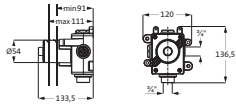

LOGIC XL VARIO ABSPERR-MODUL

LOGIC XL Vario Absperr-Modul 11.200520.1.09 244,00
Schnellschluss-Keramikventil 90°
schallentkoppelte Montage

senkrechter und waagerechter Einbau möglich
Verbraucher können links / rechts angeschlossen werden
oberer Abgang nicht regulierbar

OPTIONALES ZUBEHÖR
Unterputzverlängerung 40 mm 11.021520.1.09 91,00
stufenweise kürzbar