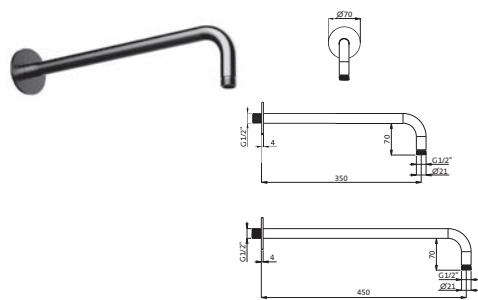

WAND- UND DECKENARME

DESIGN IX PVD

Wandarm seven round für Regenbrause
mit Rosette Ø 70 mm
Anschlussgewinde 1/2"

Länge 350 mm		
Copper Steel	21.960350.1.39	274,00
Black Steel	21.960350.1.40	274,00
Brass Steel	21.960350.1.41	274,00

Länge 450 mm		
Copper Steel	21.960450.1.39	357,00
Black Steel	21.960450.1.40	357,00
Brass Steel	21.960450.1.41	357,00