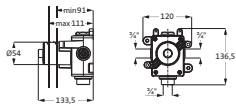

LOGIC XL VARIO UMSTELL-MODUL

LOGIC XL Vario Umstell-Modul 11.200655.1.09 330,00
schallentkoppelte Montage
Keramischer Zweiwegeumsteller

senkrechter und waagerechter Einbau möglich
Verbraucher können links / rechts angeschlossen werden
oberer Abgang nicht regulierbar

OPTIONALES ZUBEHÖR
Unterputzverlängerung 40 mm 11.021655.1.09 101,00
stufenweise kürzbar