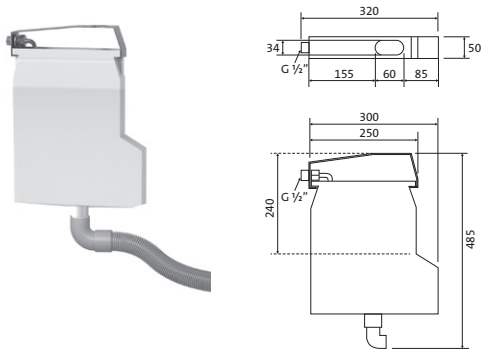

LOGIC-SCHLAUCHBOX FÜR WANNEN-/FLIESENRANDMONTAGE

LOGIC Schlauchbox mit Schlauchkasten für Wannenrandmontage 11.500175.1.09 454,00
für Schlauchbrausegarituren
mit flexibler Ablaufverbindung
mit Rückschlagklappe