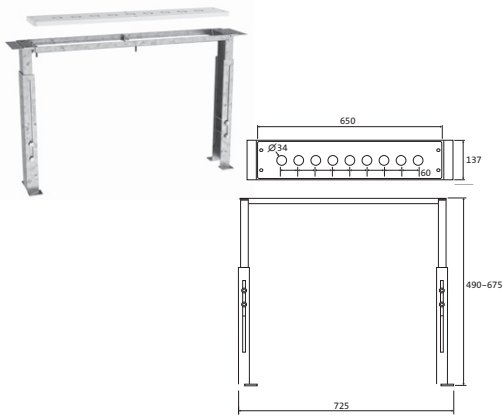

LOGIC MONTAGEPLATTEN UND -GESTELLE

LOGIC Universal-Montagegestell mit Montageplatte 11.500185.1.09 622,00
für alle herzbach Fliesenrand-Armaturen