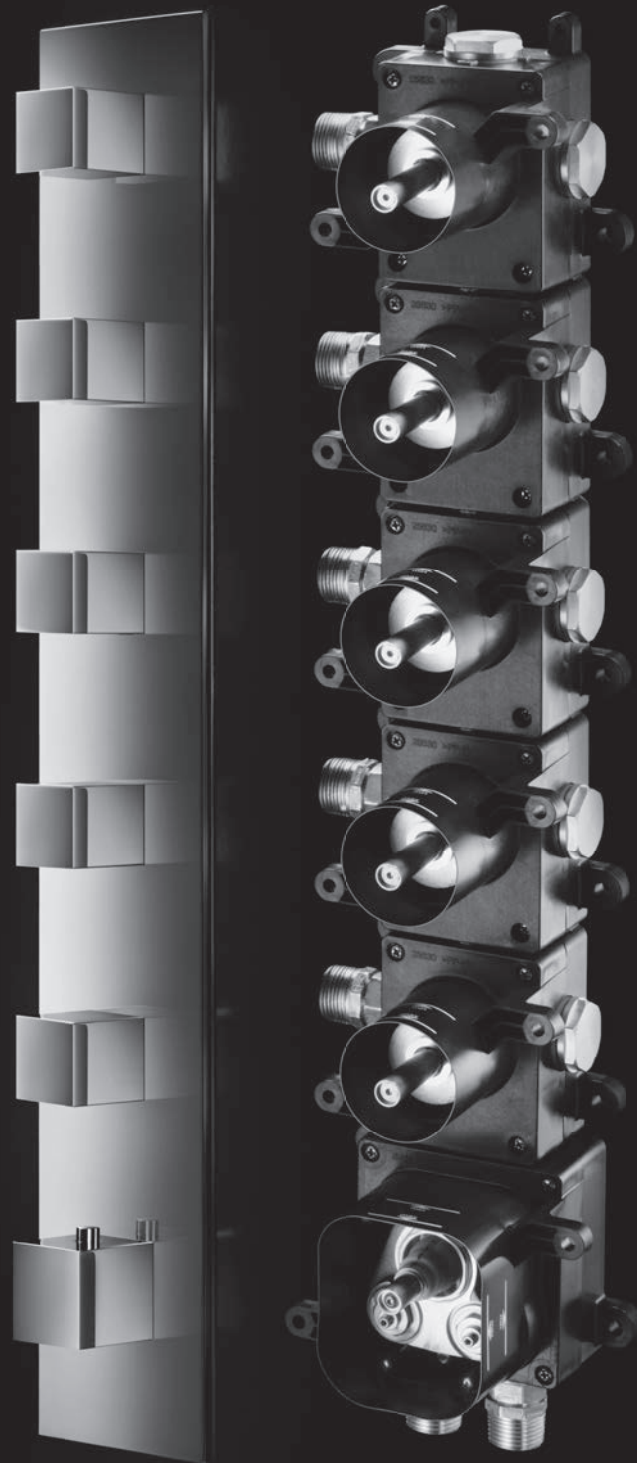

LOGIC XL

Absolut High End