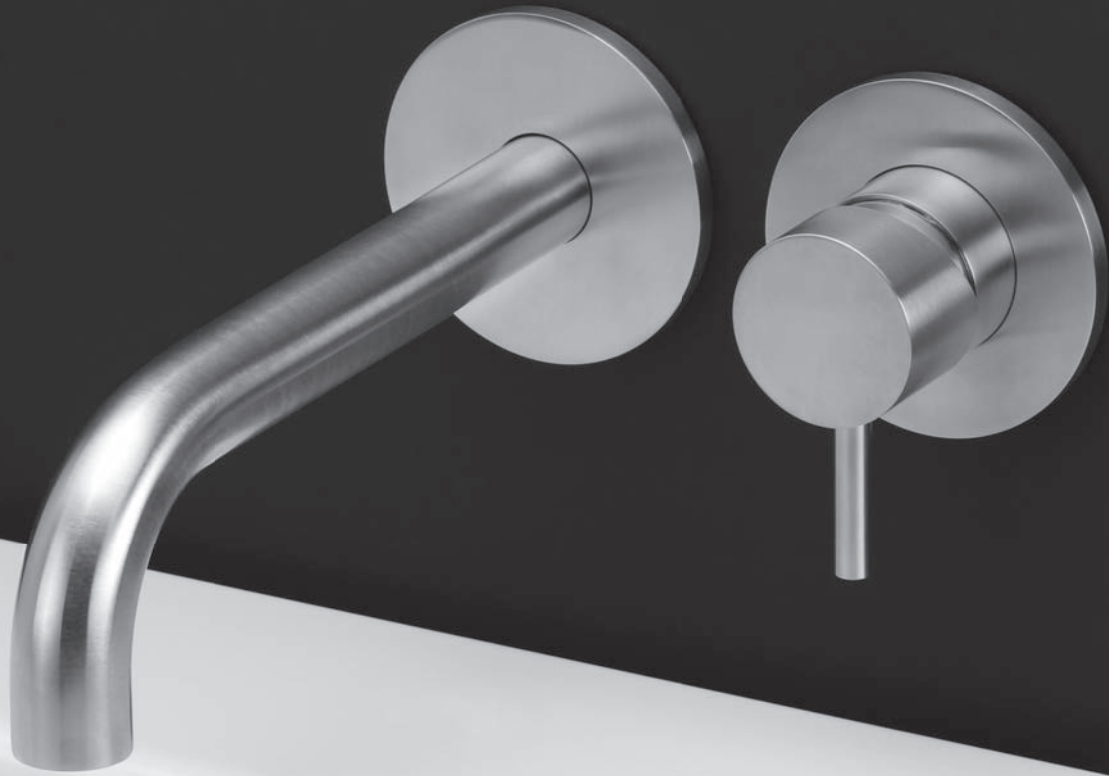

Alape

h DEEP IX

The Style Of Steel