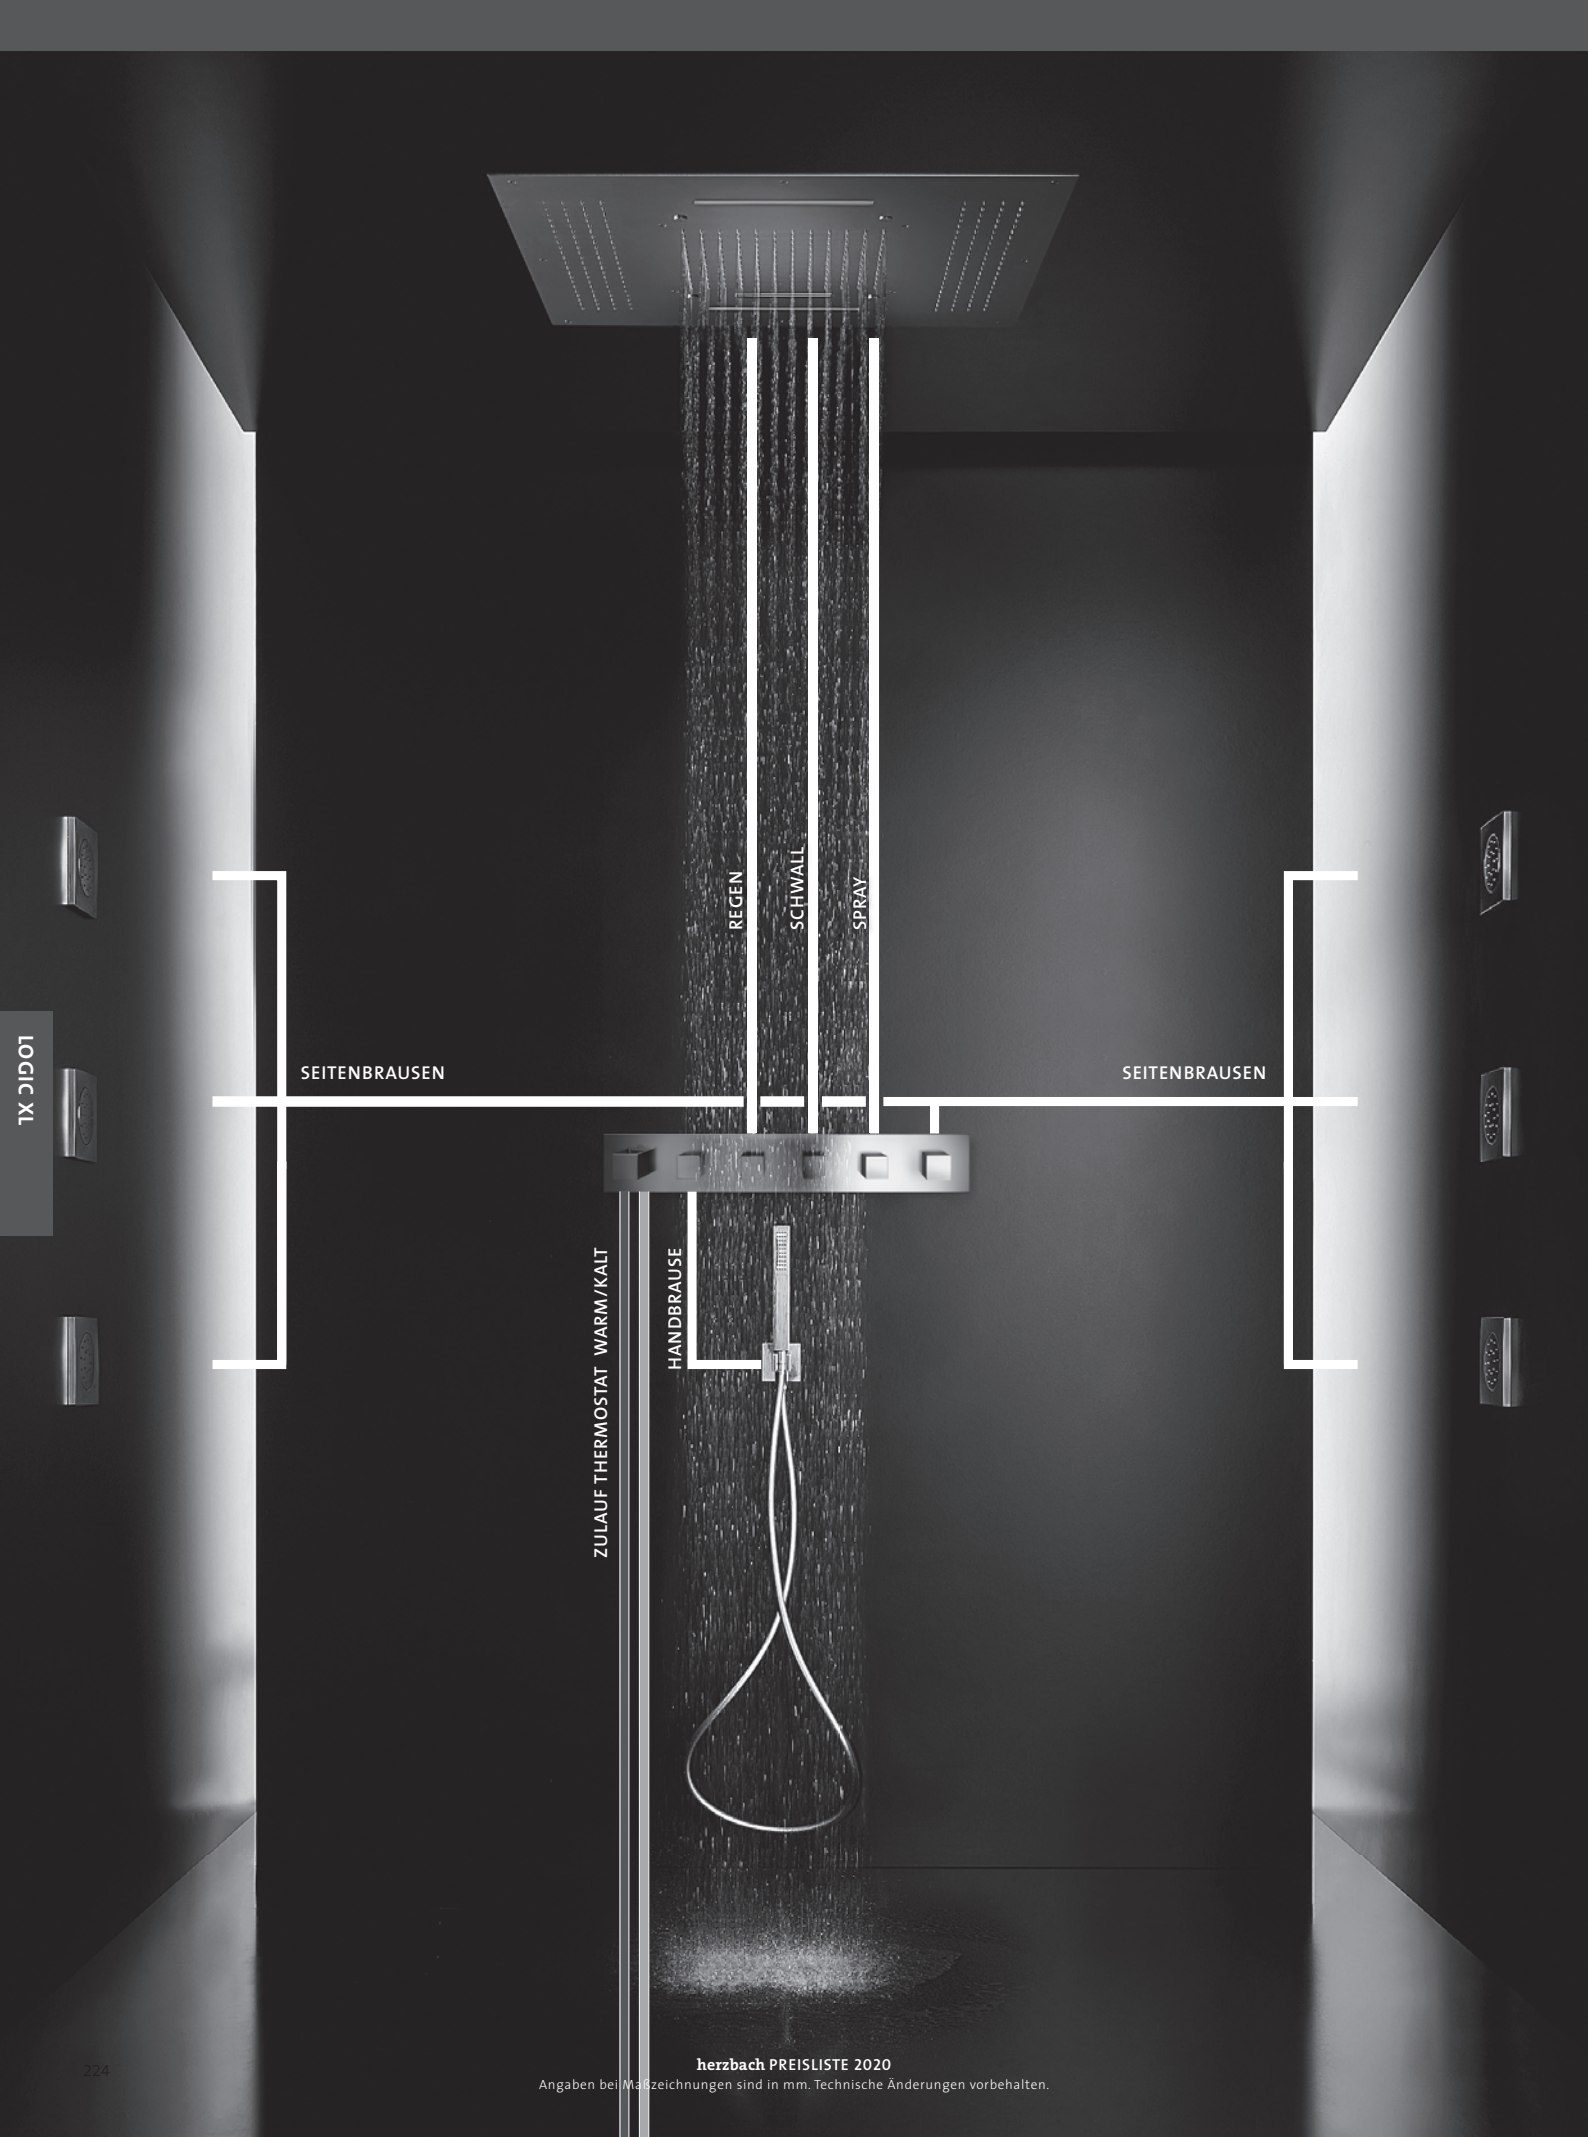

SEITENBRAUSEN

SEITENBRAUSEN

REGEN

SCHWALL

SPRAY

ZULAUF THERMOSTAT WARM/KALT

HANDBRAUSE

LOGIC XL