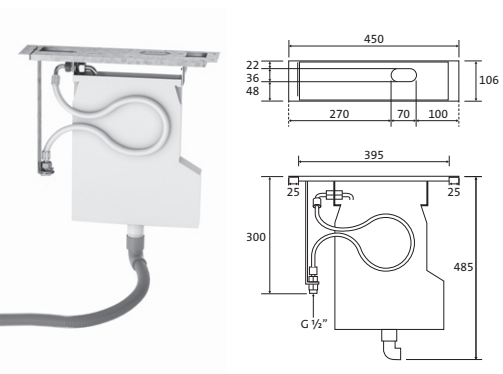

LOGIC Schlauchbox mit Schlauchkasten für Fliesenrandmontage 11.500170.1.09 597,00
für Schlauchbrausegarituren
mit flexibler Ablaufverbindung
mit Rückschlagklappe