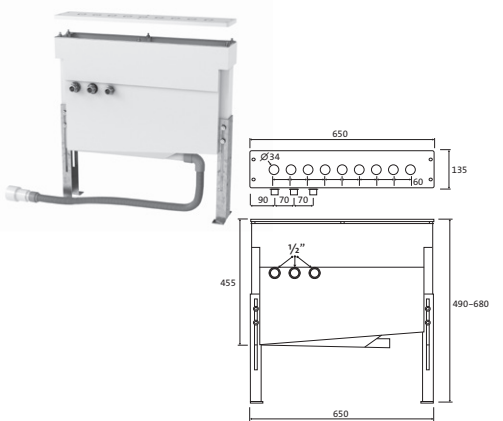

LOGIC-Universal-Montagegestell mit Montageplatte und Schlauchkasten 11.500190.1.09 964,00
für alle herzbach Fliesenrand-Armaturen
mit flexibler Ablaufverbindung
mit Rückschlagklappe