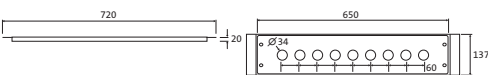

LOGIC MONTAGEPLATTEN UND -GESTELLE

LOGIC Universal-Montagerahmen mit Montageplatte 11.500180.1.09 296,00
für alle herzbach Fliesenrand-Armaturen