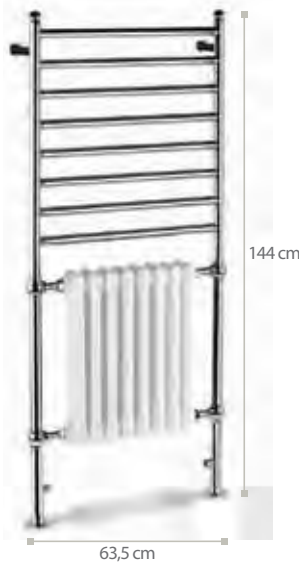

Combination

Combination 1
Watts: 1.330 (Delta T60)