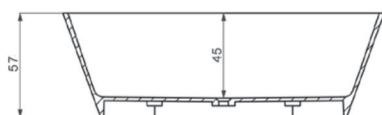

SPECIFICATIONS PINTO FREE STANDING

| Articlenr | Description |
|------------------|---|
| BAD104193 | Pinto freestanding bath 160 x 70 glossy white |
| BAD103641 | Pinto freestanding bath 170 x 73 glossy white |
| BAD108811 | Pinto freestanding bath 180 x 80 glossy white |
| BAD119564 | Pinto freestanding bath 160 x 70 white matt |
| BAD118577 | Pinto freestanding bath 170 x 73 white matt |
| BAD112212 | Pinto freestanding bath 180 x 80 white matt |
| BAD129696 | Pinto freestanding bath 160 x 70 black matt |
| BAD124551 | Pinto freestanding bath 170 x 73 black matt |
| BAD127463 | Pinto freestanding bath 180 x 80 black matt |

| | |
|----------|-------------|
| Length | 160/170/180 |
| Width | 70/73/80 |
| Height | 57/57/57 |
| Weigth | 126/140/162 |
| Overflow | yes |
| Material | cast marble |

.....
BAD124551

Including waste set and matching pop-up waste in the color of the bath (a recess in the floor of approximately 2 cm is necessary).