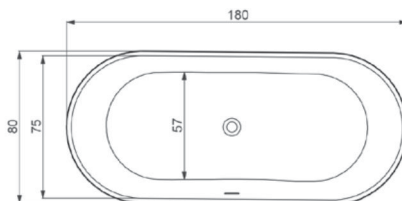

SPECIFICATIONS PINTO FREE STANDING

| Articlenr | Description |
|------------------|---|
| BAD104193 | Pinto freestanding bath 160 x 70 glossy white |
| BAD103641 | Pinto freestanding bath 170 x 73 glossy white |
| BAD108811 | Pinto freestanding bath 180 x 80 glossy white |
| BAD119564 | Pinto freestanding bath 160 x 70 white matt |
| BAD118577 | Pinto freestanding bath 170 x 73 white matt |
| BAD112212 | Pinto freestanding bath 180 x 80 white matt |
| BAD129696 | Pinto freestanding bath 160 x 70 black matt |
| BAD124551 | Pinto freestanding bath 170 x 73 black matt |
| BAD127463 | Pinto freestanding bath 180 x 80 black matt |

| | |
|----------|-------------|
| Length | 160/170/180 |
| Width | 70/73/80 |
| Height | 57/57/57 |
| Weigth | 126/140/162 |
| Overflow | yes |
| Material | cast marble |

.....
BAD124551

Including waste set and matching pop-up waste in the color of the bath (a recess in the floor of approximately 2 cm is necessary).