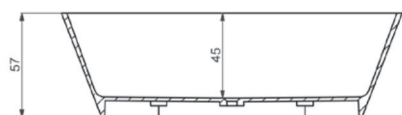

SPECIFICATIONS PINTO FREE STANDING

| Articlenr | Description |
|------------------|---|
| BAD104193 | Pinto freestanding bath 160 x 70 glossy white |
| BAD103641 | Pinto freestanding bath 170 x 73 glossy white |
| BAD108811 | Pinto freestanding bath 180 x 80 glossy white |
| BAD119564 | Pinto freestanding bath 160 x 70 white matt |
| BAD118577 | Pinto freestanding bath 170 x 73 white matt |
| BAD112212 | Pinto freestanding bath 180 x 80 white matt |
| BAD129696 | Pinto freestanding bath 160 x 70 black matt |
| BAD124551 | Pinto freestanding bath 170 x 73 black matt |
| BAD127463 | Pinto freestanding bath 180 x 80 black matt |

| | |
|----------|-------------|
| Length | 160/170/180 |
| Width | 70/73/80 |
| Height | 57/57/57 |
| Weigth | 126/140/162 |
| Overflow | yes |
| Material | cast marble |

.....
BAD124551

Including waste set and matching pop-up waste in the color of the bath (a recess in the floor of approximately 2 cm is necessary).