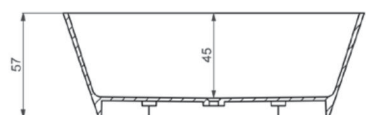

SPECIFICATIONS PINTO FREE STANDING

| Articlenr | Description |
|------------------|---|
| BAD104193 | Pinto freestanding bath 160 x 70 glossy white |
| BAD103641 | Pinto freestanding bath 170 x 73 glossy white |
| BAD108811 | Pinto freestanding bath 180 x 80 glossy white |
| BAD119564 | Pinto freestanding bath 160 x 70 white matt |
| BAD118577 | Pinto freestanding bath 170 x 73 white matt |
| BAD112212 | Pinto freestanding bath 180 x 80 white matt |
| BAD129696 | Pinto freestanding bath 160 x 70 black matt |
| BAD124551 | Pinto freestanding bath 170 x 73 black matt |
| BAD127463 | Pinto freestanding bath 180 x 80 black matt |

| | |
|----------|-------------|
| Length | 160/170/180 |
| Width | 70/73/80 |
| Height | 57/57/57 |
| Weigth | 126/140/162 |
| Overflow | yes |
| Material | cast marble |

.....
BAD124551

Including waste set and matching pop-up waste in the color of the bath (a recess in the floor of approximately 2 cm is necessary).