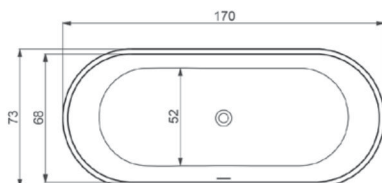

SPECIFICATIONS PINTO FREE STANDING

| Articlenr | Description |
|------------------|---|
| BAD104193 | Pinto freestanding bath 160 x 70 glossy white |
| BAD103641 | Pinto freestanding bath 170 x 73 glossy white |
| BAD108811 | Pinto freestanding bath 180 x 80 glossy white |
| BAD119564 | Pinto freestanding bath 160 x 70 white matt |
| BAD118577 | Pinto freestanding bath 170 x 73 white matt |
| BAD112212 | Pinto freestanding bath 180 x 80 white matt |
| BAD129696 | Pinto freestanding bath 160 x 70 black matt |
| BAD124551 | Pinto freestanding bath 170 x 73 black matt |
| BAD127463 | Pinto freestanding bath 180 x 80 black matt |

| | |
|----------|-------------|
| Length | 160/170/180 |
| Width | 70/73/80 |
| Height | 57/57/57 |
| Weigth | 126/140/162 |
| Overflow | yes |
| Material | cast marble |

.....
BAD124551

Including waste set and matching pop-up waste in the color of the bath (a recess in the floor of approximately 2 cm is necessary).