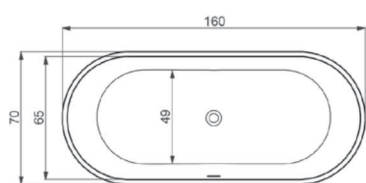

SPECIFICATIONS PINTO FREE STANDING

| Articlenr | Description |
|------------------|---|
| BAD104193 | Pinto freestanding bath 160 x 70 glossy white |
| BAD103641 | Pinto freestanding bath 170 x 73 glossy white |
| BAD108811 | Pinto freestanding bath 180 x 80 glossy white |
| BAD119564 | Pinto freestanding bath 160 x 70 white matt |
| BAD118577 | Pinto freestanding bath 170 x 73 white matt |
| BAD112212 | Pinto freestanding bath 180 x 80 white matt |
| BAD129696 | Pinto freestanding bath 160 x 70 black matt |
| BAD124551 | Pinto freestanding bath 170 x 73 black matt |
| BAD127463 | Pinto freestanding bath 180 x 80 black matt |

| | |
|----------|-------------|
| Length | 160/170/180 |
| Width | 70/73/80 |
| Height | 57/57/57 |
| Weigth | 126/140/162 |
| Overflow | yes |
| Material | cast marble |

.....
BAD124551

Including waste set and matching pop-up waste in the color of the bath (a recess in the floor of approximately 2 cm is necessary).