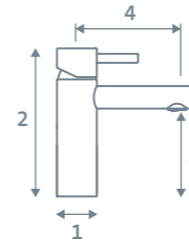

LIVING PREMIUM

DESIGN IX PVD