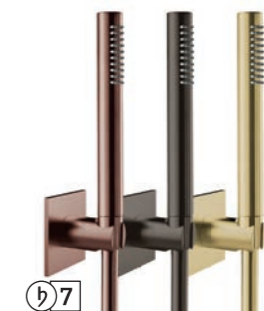

b7

Wannenset seven square
bath set