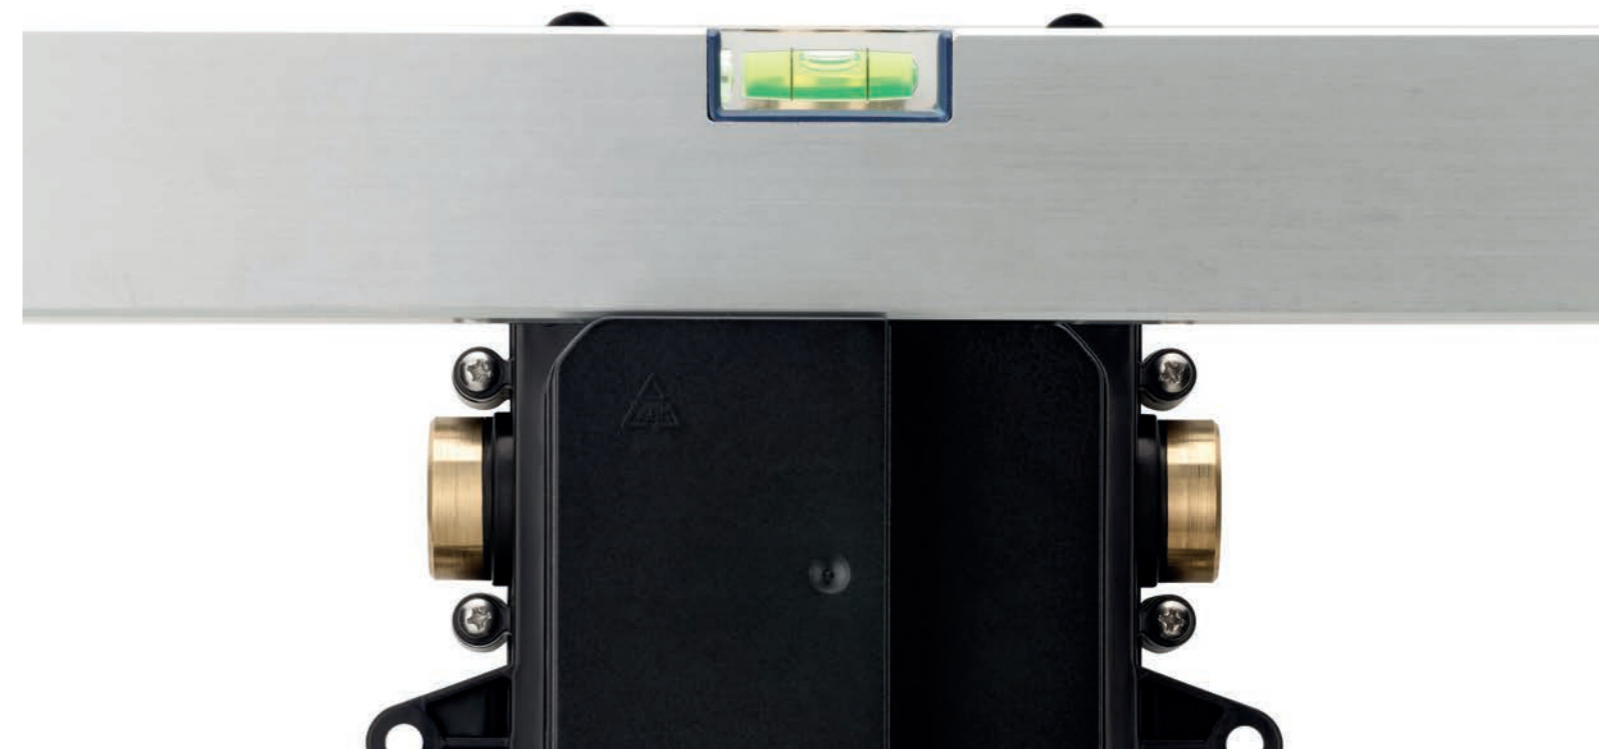

LOGIC PLUS DUSCHE/WANNE

GRENZENLOSE PLANUNG, EINFACH MONTAGE
LIMITLESS PLANNING, EASY MOUNTING

In der LOGIC PLUS-BOX für Ihre Dusche oder Wanne haben wir hochwertigste Komponenten weit jenseits der üblichen Marktstandards verbaut. Damit wird unser bewährtes Wunderkind zum idealen Unterputz-Einbaukörper für Ihre Dusche oder Wanne mit den gleichen überragenden Eigenschaften wie unser Einbaukörper für Wand-Waschtisch-Armaturen.

EINE BOX FÜR ALLE DESIGNS

Geeignet für alle herzbach Farbsets, ganz gleich ob Hebelmischer oder Thermostat. LOGIC PLUS bietet 3 Abgänge für maximale Gestaltungsfreiheit.

EINFACHE MONTAGE, ULTRAFLACHER KÖRPER

Ganz einfach zu montieren dank LOGIC-Befestigungssystem und perfekt auszurichten mit den integrierten Auflageflächen für die Wasserwaage. Mit **nur 60 mm Einbautiefe** passt die LOGIC PLUS-Box in nahezu jede Einbausituation.

LEICHTE INSTALLATION

Verwechslungssicher markierte Zuläufe und eine integrierte Spül- und Abdrückvorrichtung lassen das Herz des Installateurs auch bei der Installation dieses Einbaukörpers höher schlagen.

SCHALLISOLIERTES, GUMMIERTES GEHÄUSE

Keine störende Schallübertragung auf Ihre Wand bzw. in das Mauerwerk, und ein Einbaukörper, der absolut wasserdicht ist – perfekter Feuchtigkeitsschutz für Ihre Wand.

In the LOGIC PLUS-BOX for your shower or bath, we have installed the highest-quality components far beyond the usual market standards. This makes our proven prodigy the ideal concealed installation box for your shower or bath with the same outstanding feature as our installation box for wall-mounted washbasin mixers.

ONE BOX FOR ALL DESIGNS