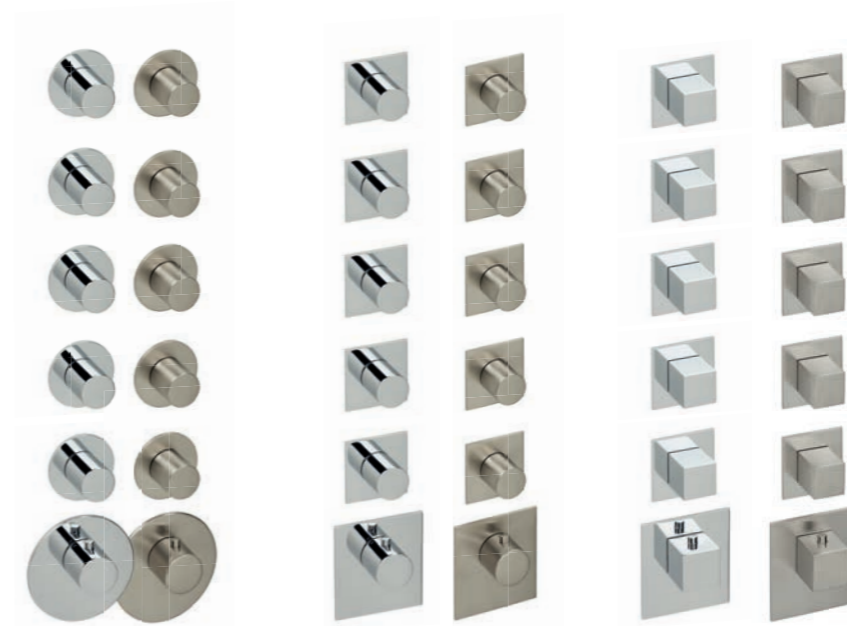

LOGIC XL 5 / LOGIC XL 5+

Mit den LOGIC XL 5 und XL 5+ Thermostaten erschließt sich die maximale Gestaltungsfreiheit für die komplette herzbach LIVING SPA Welt. Mit fünf Absperrventilen für fünf gleichzeitige Verbraucher sind Ihrem Kombinationsgeist keinerlei Grenzen gesetzt. Beispiel:

→ Regenbrause Multifunktion 4 + Duschset (XL 5)
oder mit zus. Seitenbrausen (XL 5+)

→ Regenbrause Multifunktion 3 + Seitenbrausen + Duschset (XL 5)

→ Regenbrause Multifunktion 3 + Schwallauslauf + Duschset (XL 5)

The LOGIC XL 5 and XL 5+ thermostats provide maximum design freedom for the entire herzbach LIVING SPA world. With connection options for up to six consumers, there are no limits to your ability to combine. Example:

→ Rain shower multifunction 4 + shower set (XL 5)
or with additional side showers (XL 5+)

→ Rain shower multifunction 3 + body sprays + shower set (XL 5)

→ Rain shower multifunction 3 + waterfall spout + shower set (XL 5)

Verbraucher *consumer* 5
Funktion *feature* 5 Absperrventile *5 shut-off valves*
Art. Nr. *Art. No.* 11.250000.1.09

Verbraucher *consumer* 6
Funktion *feature* 4 Absperrventile + Zwei-Wege-Umsteller
4 shut-off valves + two-way-diverter
Art. Nr. *Art. No.* 11.250500.1.09

LOGIC XL 5 / 5+

HOCHLEISTUNGSTHERMOSTATE FÜR 5-6 VERBRAUCHEHR
HIGH PERFORMANCE THERMOSTATS FOR 5-6 CONSUMER

	XL5 / 5+ Farbset <i>assembly set</i>	XL5 / 5+ Farbset <i>assembly set</i>	XL5 / 5+ Farbset <i>assembly set</i>
Blenden <i>cover</i>	Ø 70 / 116	70 x 70 / 110 x 100	70 x 70 / 110 x 100
Oberfläche <i>surface</i>	chrom <i>chrome</i> Edelstahl gebürstet <i>ix brushed</i>	chrom <i>chrome</i> Edelstahl gebürstet <i>ix brushed</i>	chrom <i>chrome</i> Edelstahl gebürstet <i>ix brushed</i>
Art. Nr. <i>Art. No.</i>	11.525015.1.01 11.525015.1.09	11.525010.1.01 11.525010.1.09	11.525010.2.01 11.525010.2.09