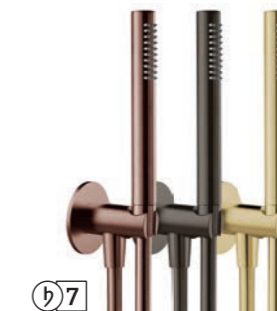

b7

Wannenset seven round
bath set