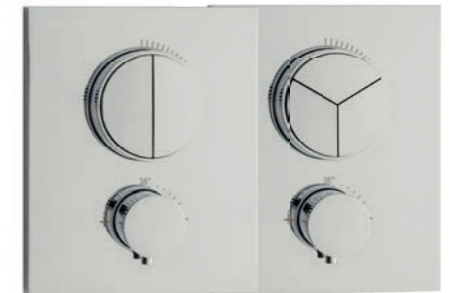

LOGIC PLUS PUSH THERMOSTATE

PUSH IT REAL GOOD!