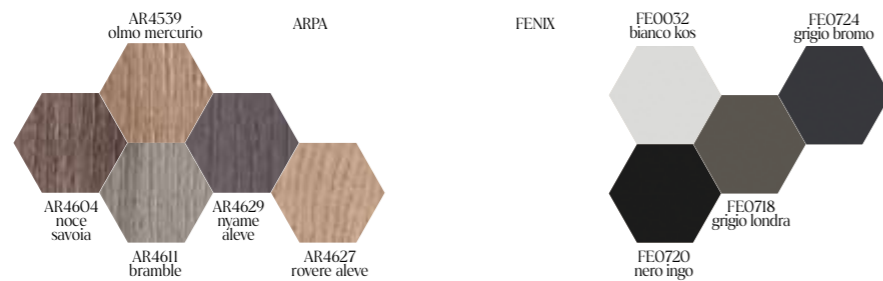

GAMMA 2.1 (GAMMA 2 +10%)

multicolor TX