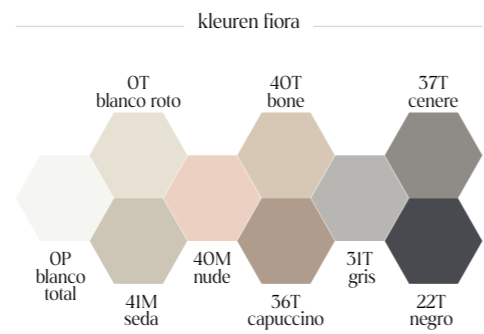

elax world

elax classic system

NEW massimo