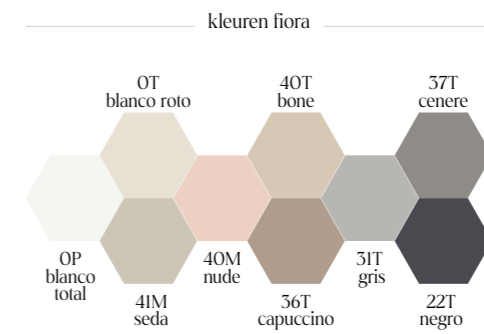

elax world

elax classic system

NEW massimo