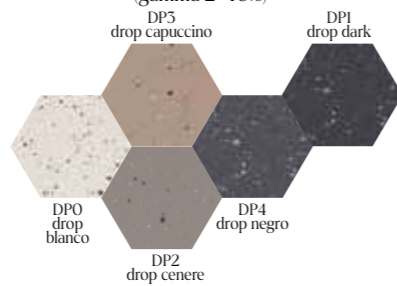

drop | gamma 2.1 (gamma 2 +10%)

gamma 3 (gamma 2 +20%)