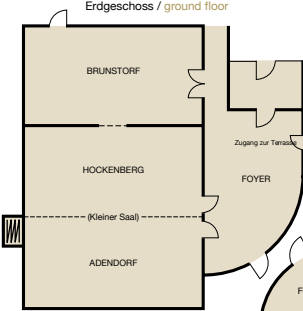

Erdgeschoss / ground floor

Erdgeschoss / ground floor

1. Obergeschoss / first floor

Castanea

Meeting & Event

A total of 25 perfectly equipped rooms for up to 400 people are available to our business guests. In addition, ready-made conference packages combined with an all-round service before, during and after the event.