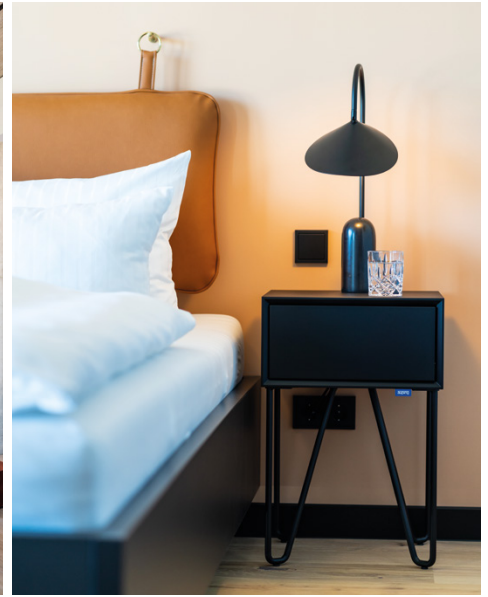

BLACK F

Temporary Living